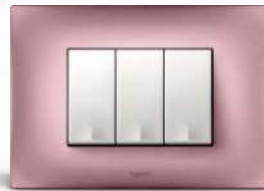

LIVE THE ADVANTAGE

Brushed

Alu Sunset

Champagne

Matt Silver

USB TYPE C

USB TYPE A + TYPE C

COMBI TWIN USB

REMOTE CONTROL UNIT

INDUCTION CHARGER

BLUETOOTH SOUND RECEIVER

ONE WAY TOUCH SWITCH

TOUCH FAN REGULATOR

UNIVERSAL TOUCH DIMMER