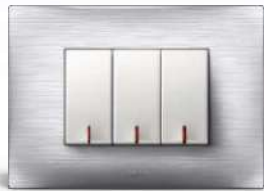

LIVE THE ADVANTAGE

Brushed

Alu Sunset

Champagne

Matt Silver

USB TYPE C

USB TYPE A + TYPE C

COMBI TWIN USB

REMOTE CONTROL UNIT

INDUCTION CHARGER

BLUETOOTH SOUND RECEIVER

ONE WAY TOUCH SWITCH

TOUCH FAN REGULATOR

UNIVERSAL TOUCH DIMMER