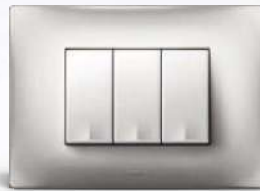

LIVE THE ADVANTAGE

Brushed

Alu Sunset

Champagne

Matt Silver

USB TYPE C

USB TYPE A + TYPE C

COMBI TWIN USB

REMOTE CONTROL UNIT

INDUCTION CHARGER

BLUETOOTH SOUND RECEIVER

ONE WAY TOUCH SWITCH

TOUCH FAN REGULATOR

UNIVERSAL TOUCH DIMMER