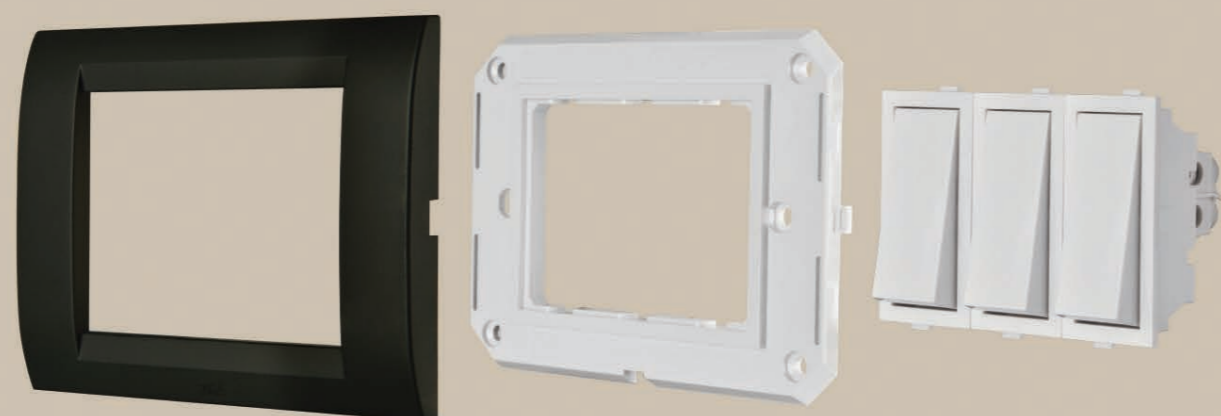

SOLID

(ONE SIMPLE COLOUR)

Final Look

Combination of 3 Unit

ESSENTIAL

(COLLAR VIVID COLOUR)

Final Look

Combination of 3 Unit

PREMIUM

(COVER VIVID PLATE)

Final Look

Combination of 3 Unit

LUXURY

(THE MAGIC OF COLOURS)

Final Look

Combination of 3 Unit

Massive | 168

ROMA® | Concept

Cover Plate

Inner Frame

Accessories

Colours Start Playing

3 Parts Combination enables...