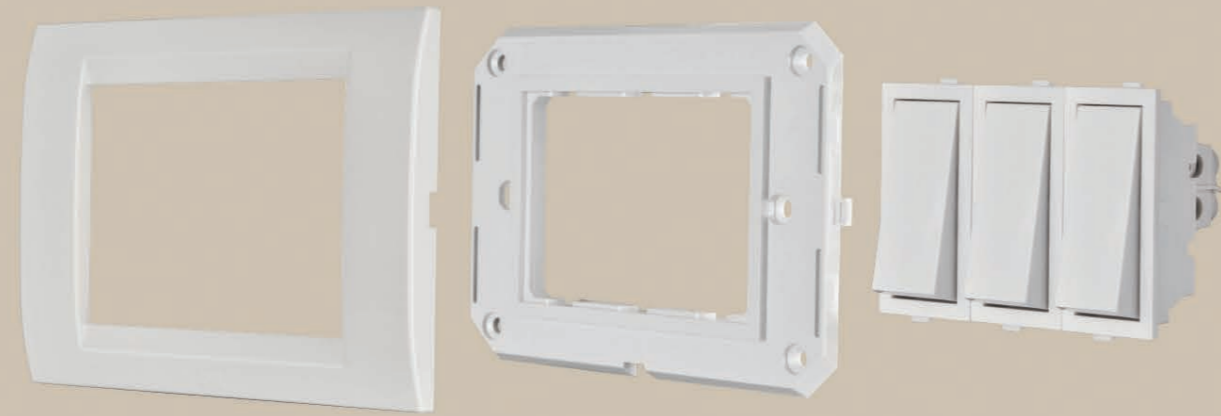

SOLID

(ONE SIMPLE COLOUR)

Final Look

Combination of 3 Unit

ESSENTIAL

(COLLAR VIVID COLOUR)

Final Look

Combination of 3 Unit

PREMIUM

(COVER VIVID PLATE)

Final Look

Combination of 3 Unit

LUXURY

(THE MAGIC OF COLOURS)

Final Look

Combination of 3 Unit

Massive | 168

ROMA® | Concept

Cover Plate

Inner Frame

Accessories

Colours Start Playing

3 Parts Combination enables...