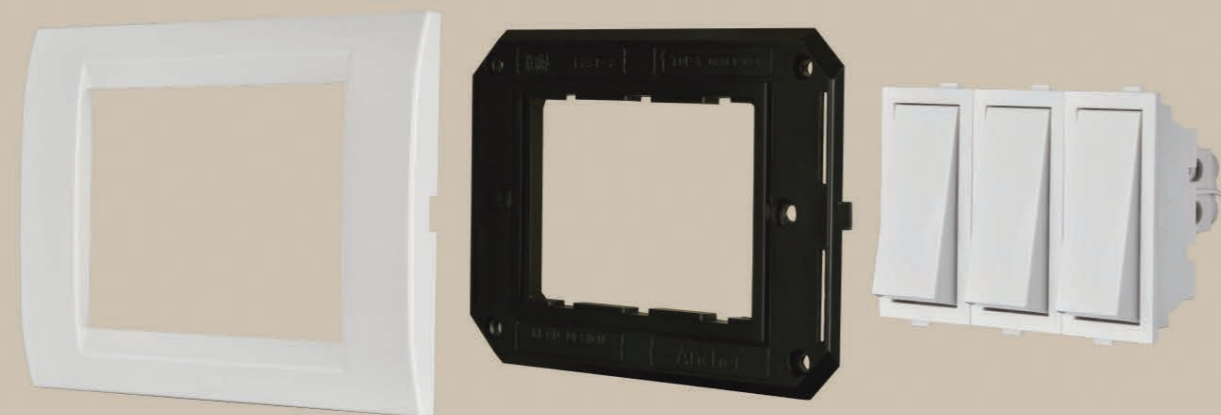

SOLID

(ONE SIMPLE COLOUR)

Final Look

Combination of 3 Unit

ESSENTIAL

(COLLAR VIVID COLOUR)

Final Look

Combination of 3 Unit

PREMIUM

(COVER VIVID PLATE)

Final Look

Combination of 3 Unit

LUXURY

(THE MAGIC OF COLOURS)

Final Look

Combination of 3 Unit

Massive | 168

ROMA® | Concept

Cover Plate

Inner Frame

Accessories

Colours Start Playing

3 Parts Combination enables...