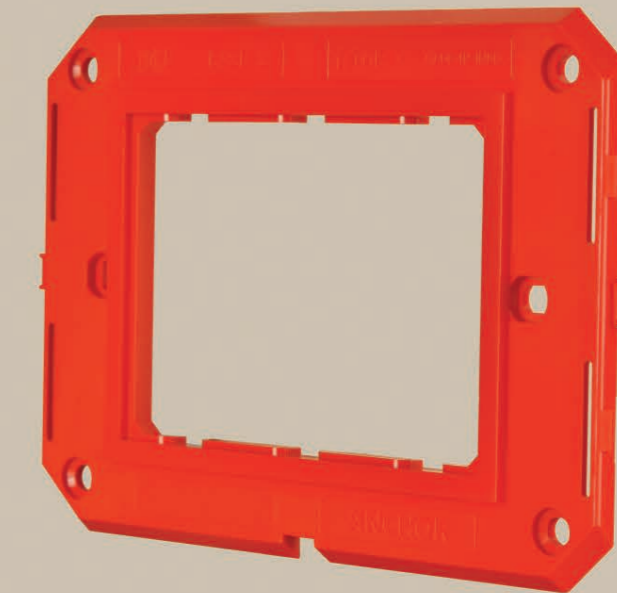

SOLID

(ONE SIMPLE COLOUR)

Final Look

Combination of 3 Unit

ESSENTIAL

(COLLAR VIVID COLOUR)

Final Look

Combination of 3 Unit

PREMIUM

(COVER VIVID PLATE)

Final Look

Combination of 3 Unit

LUXURY

(THE MAGIC OF COLOURS)

Final Look

Combination of 3 Unit

Massive | 168

ROMA® | Concept

Cover Plate

Inner Frame

Accessories

Colours Start Playing

3 Parts Combination enables...