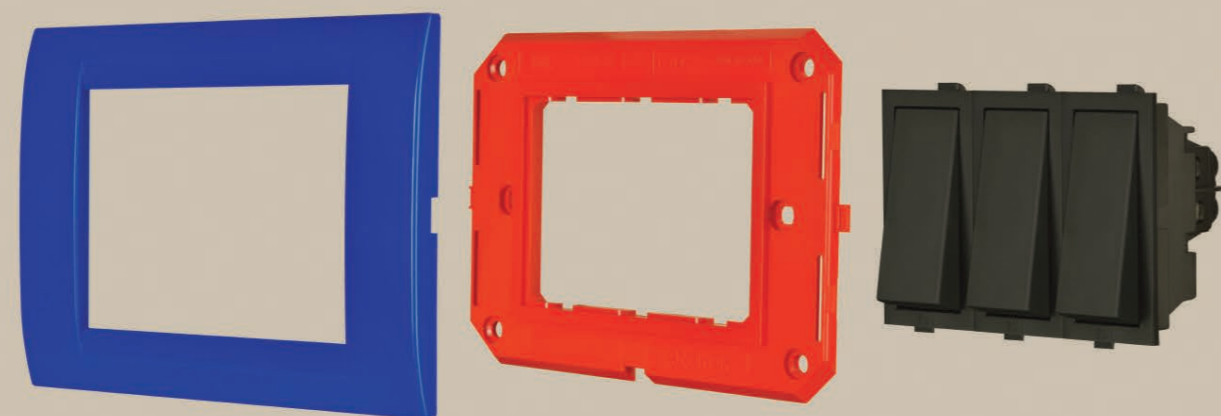

SOLID

(ONE SIMPLE COLOUR)

Final Look

Combination of 3 Unit

ESSENTIAL

(COLLAR VIVID COLOUR)

Final Look

Combination of 3 Unit

PREMIUM

(COVER VIVID PLATE)

Final Look

Combination of 3 Unit

LUXURY

(THE MAGIC OF COLOURS)

Final Look

Combination of 3 Unit

Massive | 168

ROMA® | Concept

Cover Plate

Inner Frame

Accessories

Colours Start Playing

3 Parts Combination enables...